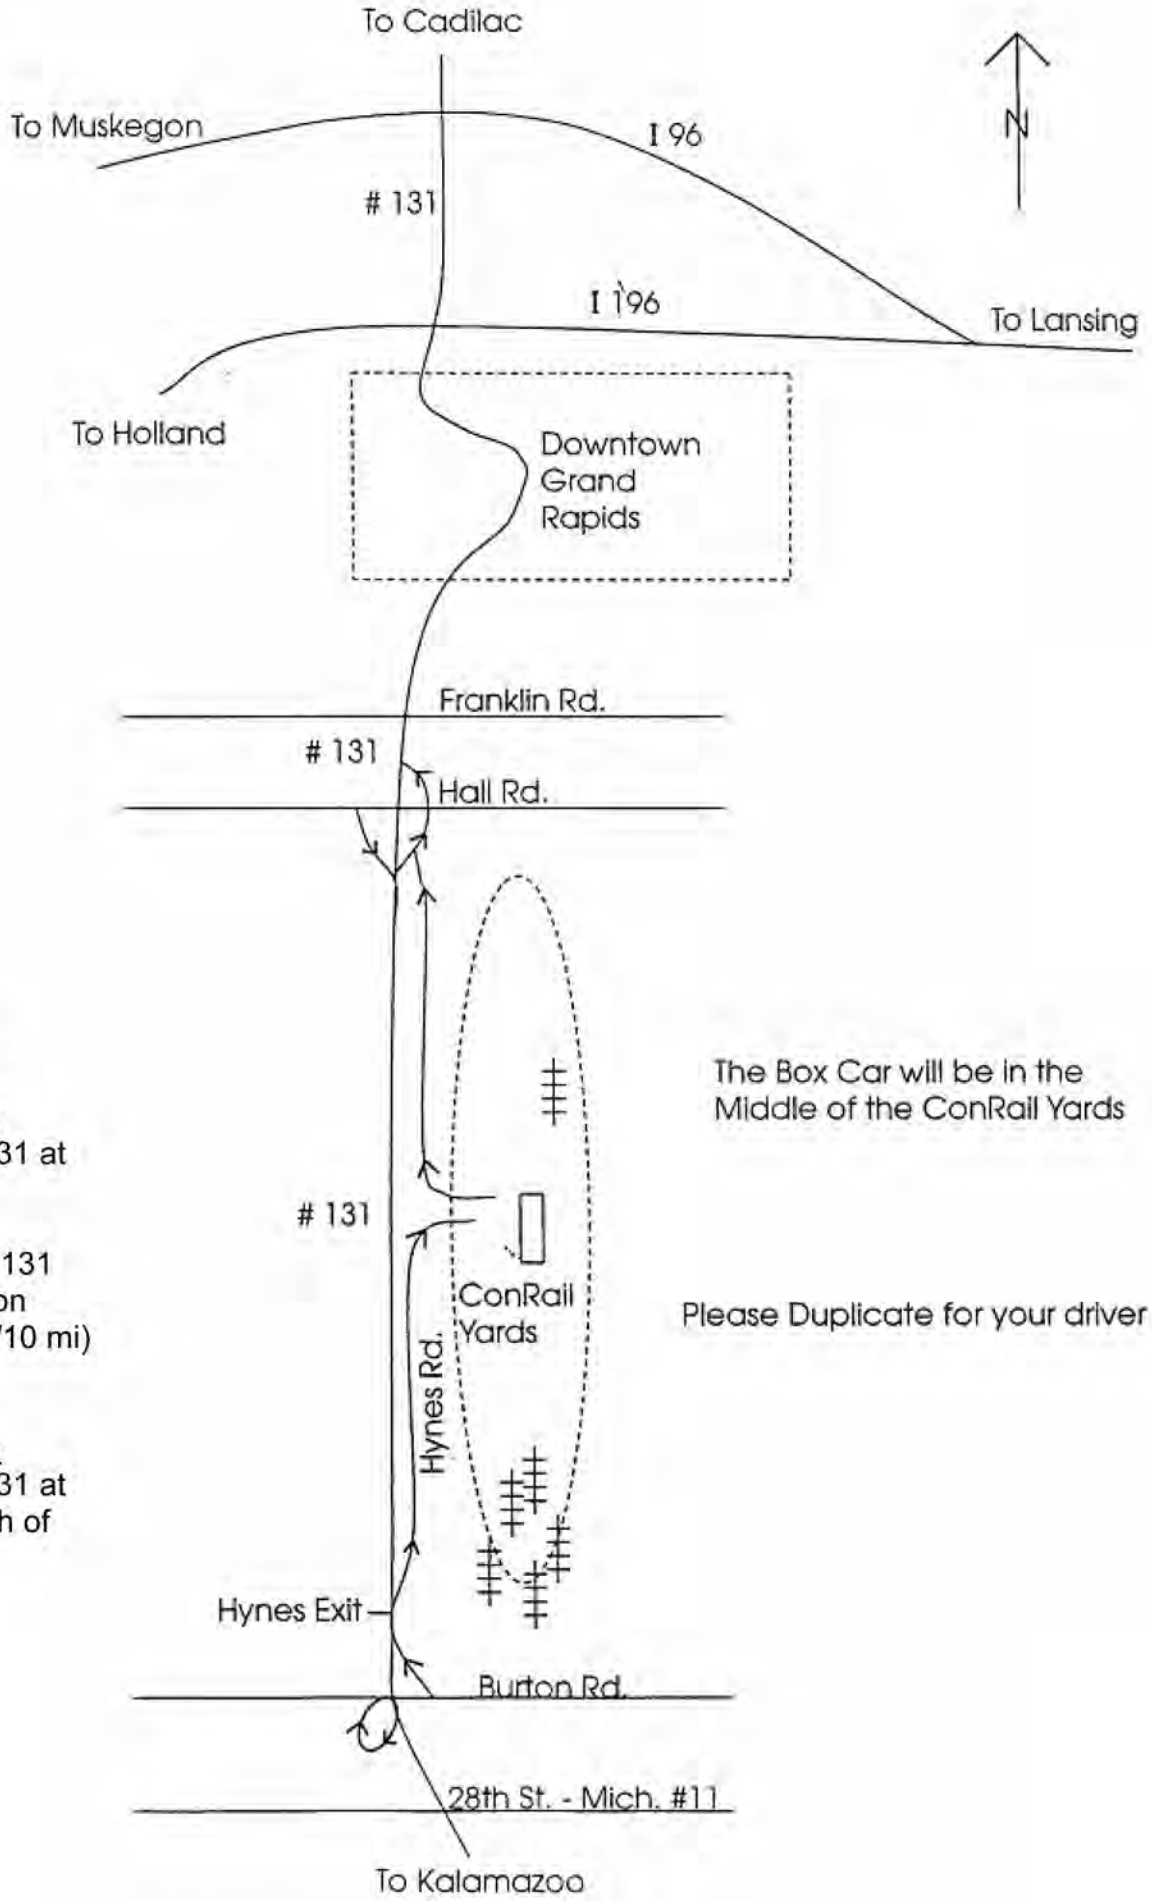

Lutheran World Relief
 Boxcar Loading in Grand Rapids
 Wednesday, October 20 8:00 am - 4:00 pm

DIRECTIONS:

From the North:

-Exit Highway 131 at
 Burton East.

-Enter Highway 131
 North from Burton
 -Immediately (1 /10 mi)
 Exit at Haynes

From the South:

-Exit Highway 131 at
 Hynes (just north of
 Burton)

The Box Car will be in the
 Middle of the ConRail Yards

Please Duplicate for your driver